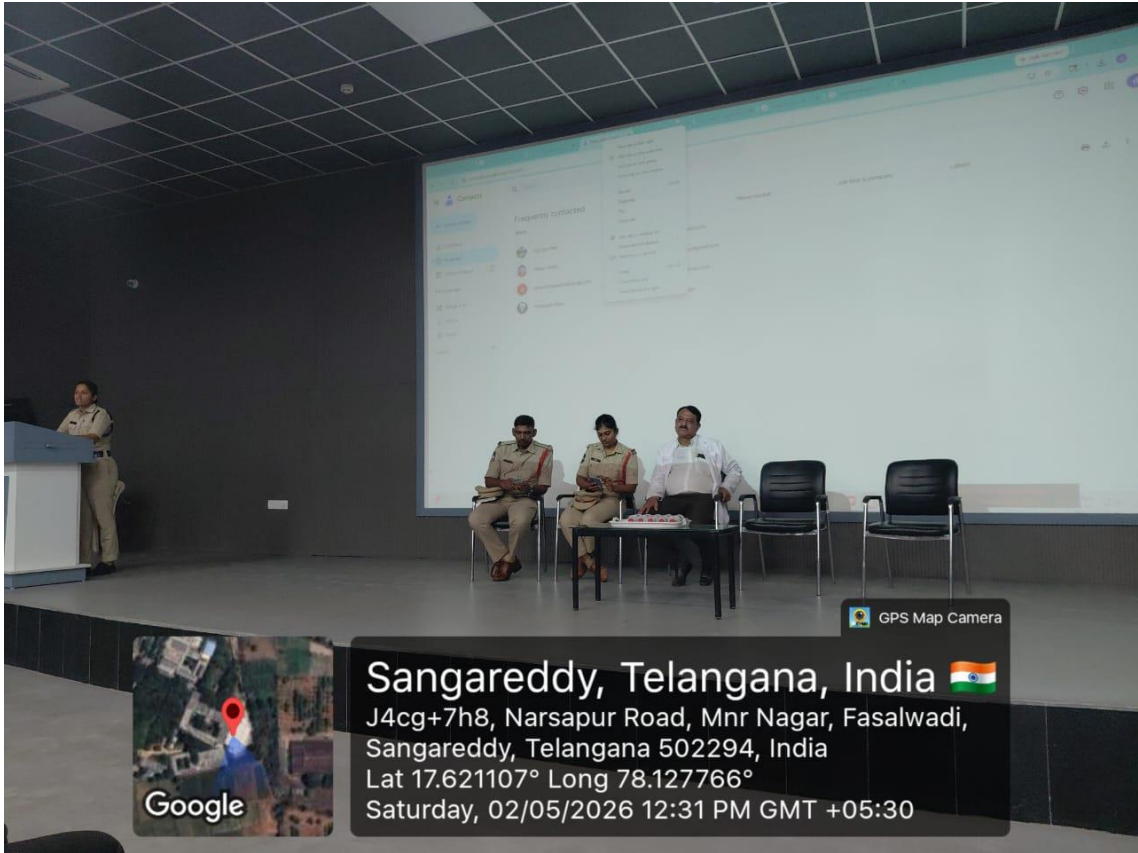

GPS Map Camera

Sangareddy, Telangana, India 🇮🇳
J4cg+7h8, Narsapur Road, Mnr Nagar, Fasalwadi,
Sangareddy, Telangana 502294, India
Lat 17.621107° Long 78.127766°
Saturday, 02/05/2026 12:31 PM GMT +05:30

Google