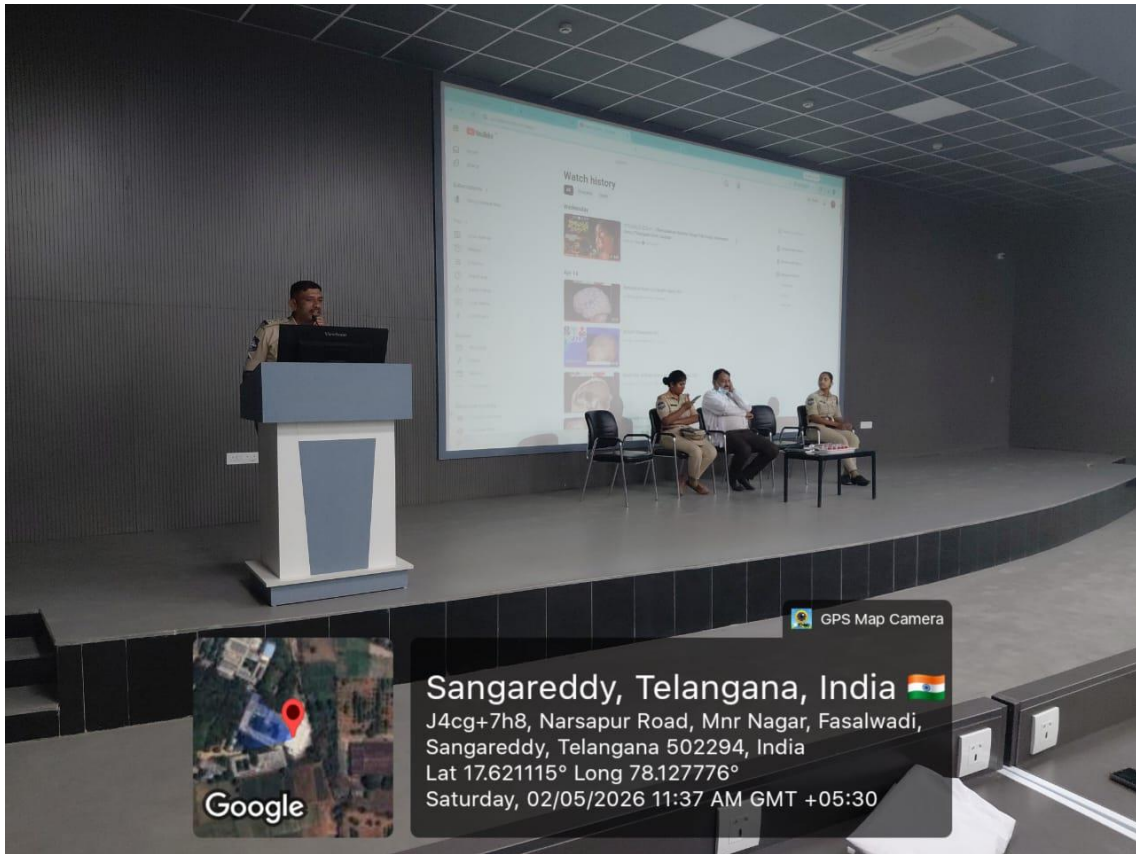

Cyber Crime Awareness Program

DATE : 02/05/2026
DETAILS : Cyber Crime Awareness Program
RESOURCE PERSON : MNR Medical College & Hospital
Speakers : SP Sangareddy, DSP Sangareddy, SHE Team,
Cyber Crime Team